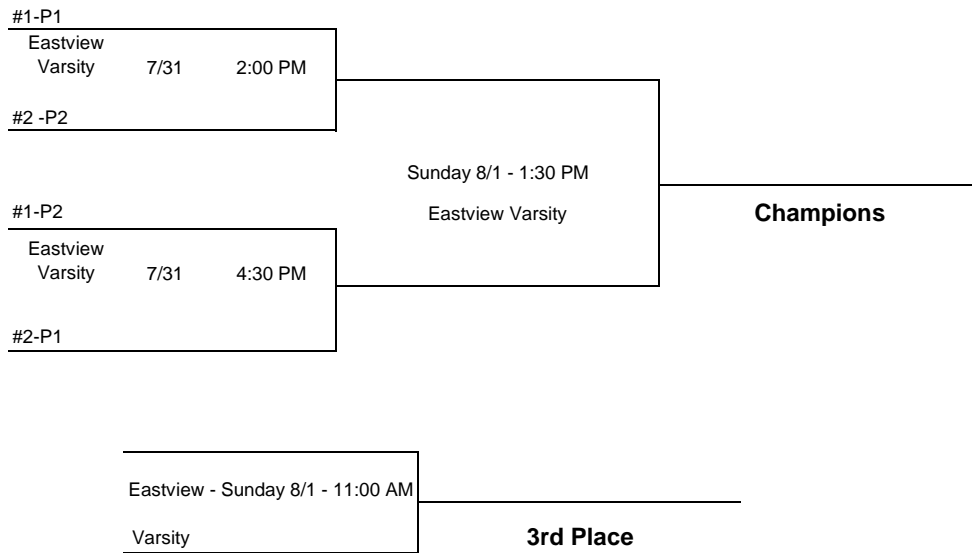

15AA

EASTVIEW

AUGUST CLASSIC

CHAMPIONSHIP ROUND

CONSOLATION ROUND